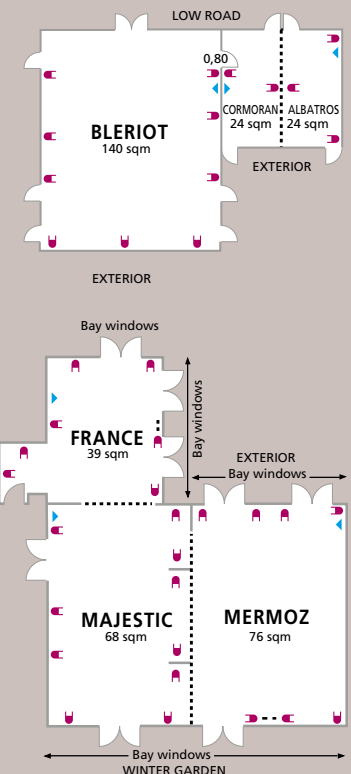

Enjoy the restaurant "Le Picardy" located in a luminous rotunda surrounded by pine trees.

The bar, "Le Royal" opens onto a terrace edged with lawns offering a moment of relaxation.

to work in a convivial environment

SUITES AND MEETING ROOMS	Reception Theatre Class Rectangle Banquet Dimensions Height Door (height/width) Situation (niveau)								
	Reception	Theatre	Class	Rectangle	Banquet	Dimensions	Height	Door (height/width)	Situation (niveau)
BLÉRIOT	120	120	90	50	90	13,0X11,0	3,00 m	1,6X2,0	1
ALBATROS (A)	15	15	10	10	15	7,0X3,5	2,40 m	0,9X2,0	1
CORMORAN (B)	15	15	10	10	15	7,0X3,5	2,40 m	0,9X2,0	1
BELEM	40	30	20	20	30	7,0X7,0	3,00 m	0,9X2,0	2
GOËLAND	15	15	8	8	15	7,0X3,0	2,40 m	0,9X2,0	2
MERMOZ (C)	80	50	35	35	50	10,5X7,5	2,40 m	1,6X2,0	1
MAJESTIC (D)	70	50	30	30	30	10,5X6,5	2,40 m	1,6X2,0	1
FRANCE (E)	30	30	20	20	30	7,0X5,5	2,40 m	0,9X2,0	1
A + B	30	-	-	-	30	48 m ²	2,40 m	0,9X2,0	1
C + D + E	180	-	-	-	110	185 m ²	2,40 m	1,6X2,0	1

Our 8 meeting rooms, located on either the ground floor or higher floors, are all lit by natural light and are equipped with free Wi-fi. Some of them, located around the winter garden can be re-arranged for meals for up to 120 people.