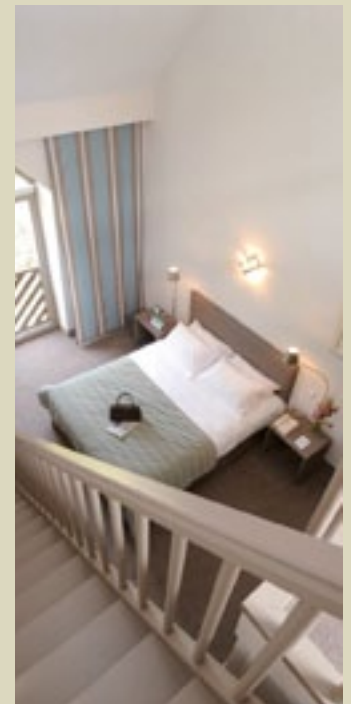

Holiday Inn Resort

A wise choice

Situated on the Opal Coast, the Le Touquet Paris Plage Holiday Inn Resort has an original architectural design, bathed in natural daylight, it's like a real indoor street surrounded by windows and around which the life of the hotel is organized.

Holiday Inn Resort, it's a wise choice when the aim is both to please and surprise through the discovery of a building of such daring design.

"Combine leisure and work thanks to meeting rooms overlooking terraces and gardens"