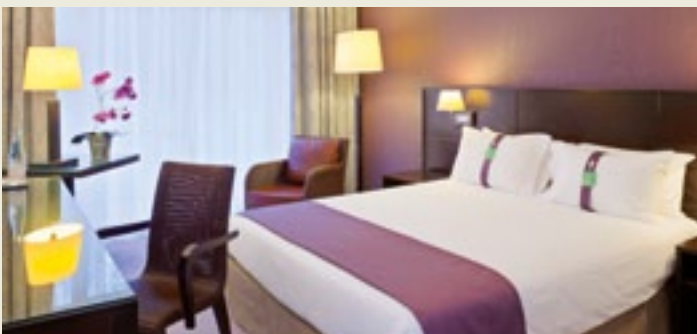

Holiday Inn Resort

A wise choice

Situated on the Opal Coast, the Le Touquet Paris Plage Holiday Inn Resort has an original architectural design, bathed in natural daylight, it's like a real indoor street surrounded by windows and around which the life of the hotel is organized.

Holiday Inn Resort, it's a wise choice when the aim is both to please and surprise through the discovery of a building of such daring design.

"Combine leisure and work thanks to meeting rooms overlooking terraces and gardens"